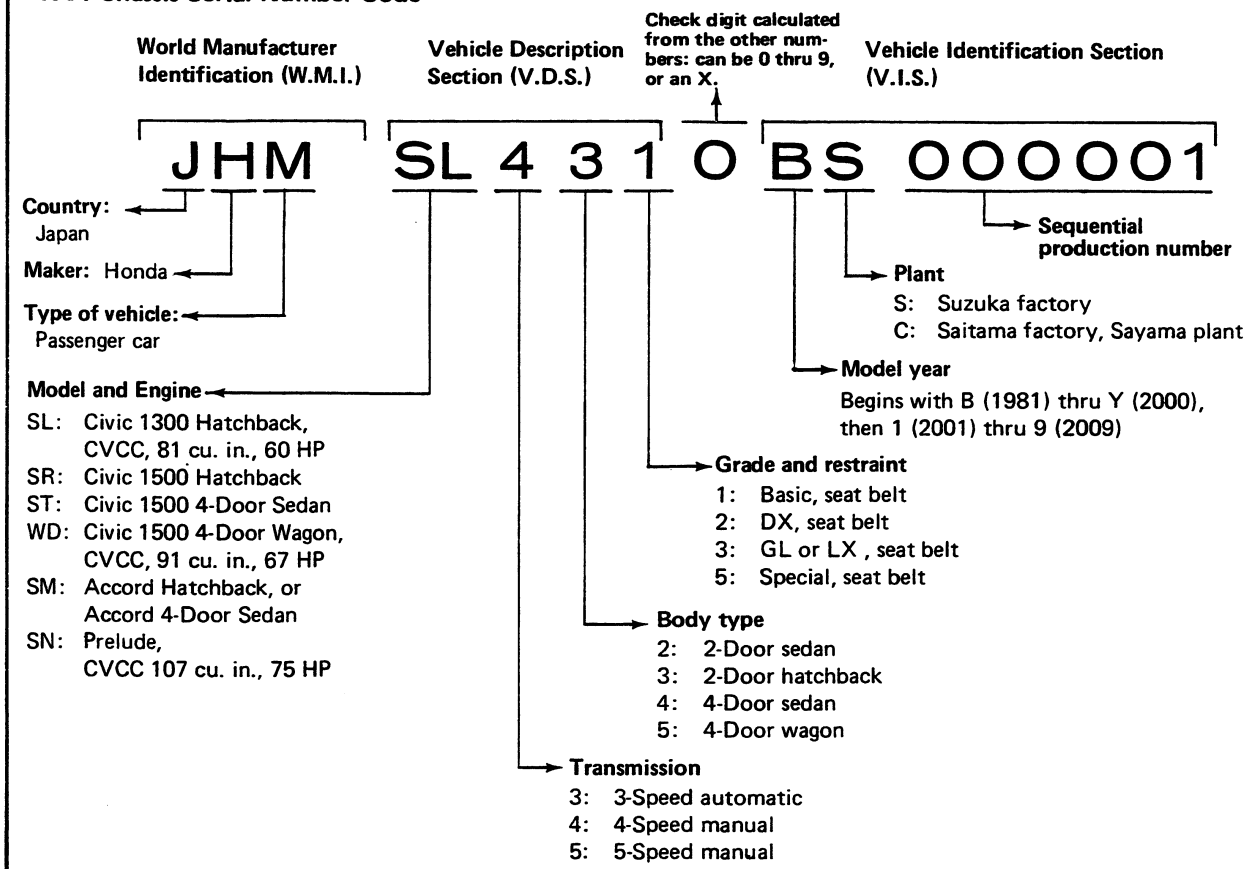

Chassis (VIN)	Trans	Engine	Carb	Dist			
Accord 4-Door	5 Spd	SM5420BC000001-100000	GK-5300001 -	CAL	EK1-3000001-3500000	5 Spd	CB39A	D4R9-17
						AT	CB39B	D4R9-12
	Auto	SM3420BC000001-100000	AK-3000001 -	49 ST	EK1-3500001-3900000	5 Spd	CB37C	D4R9-17
						AT	CB37B	D4R9-12
	HI ALT	EK1-3900001-4000000	5 Spd	CB39E	D4R9-17			
			AT	CB39D	D4R9-12			
Accord Special Edition	5 Spd	SM5450BC000001-100000	GK-5300001 -	CAL	EK1-3000001-3500000	5 Spd	CB39A	D4R9-17
						AT	CB39B	D4R9-12
	Auto	SM3450BC000001-100000	AK-3000001 -	49 ST	EK1-3500001-3900000	5 Spd	CB37C	D4R9-17
						AT	CB37B	D4R9-12
	HI ALT	EK1-3900001-4000000	5 Spd	CB39E	D4R9-17			
			AT	CB39D	D4R9-12			
Prelude	5 Spd	SN5220BC000001-100000	GK-5300001 -	CAL	EK1-3000001-3500000	5 Spd	CB39A	D4R9-17
						AT	CB39B	D4R9-12
	Auto	SN3220BC000001-100000	AK-3000001 -	49 ST	EK1-3500001-3900000	5 Spd	CB37A	D4R9-17
						AT	CB37B	D4R9-12
	HI ALT	EK1-3900001-4000000	5 Spd	CB39C	D4R9-17			
			AT	CB39D	D4R9-12			

1981 Chassis Serial Number Code